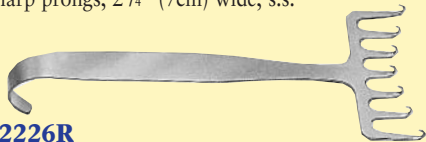

ASSI.AG32226R

Coronal Brow Lift Retractor, 7" (18cm), double ended,
7 sharp prongs, reverse, 2 3/4" (7cm) wide, s.s.